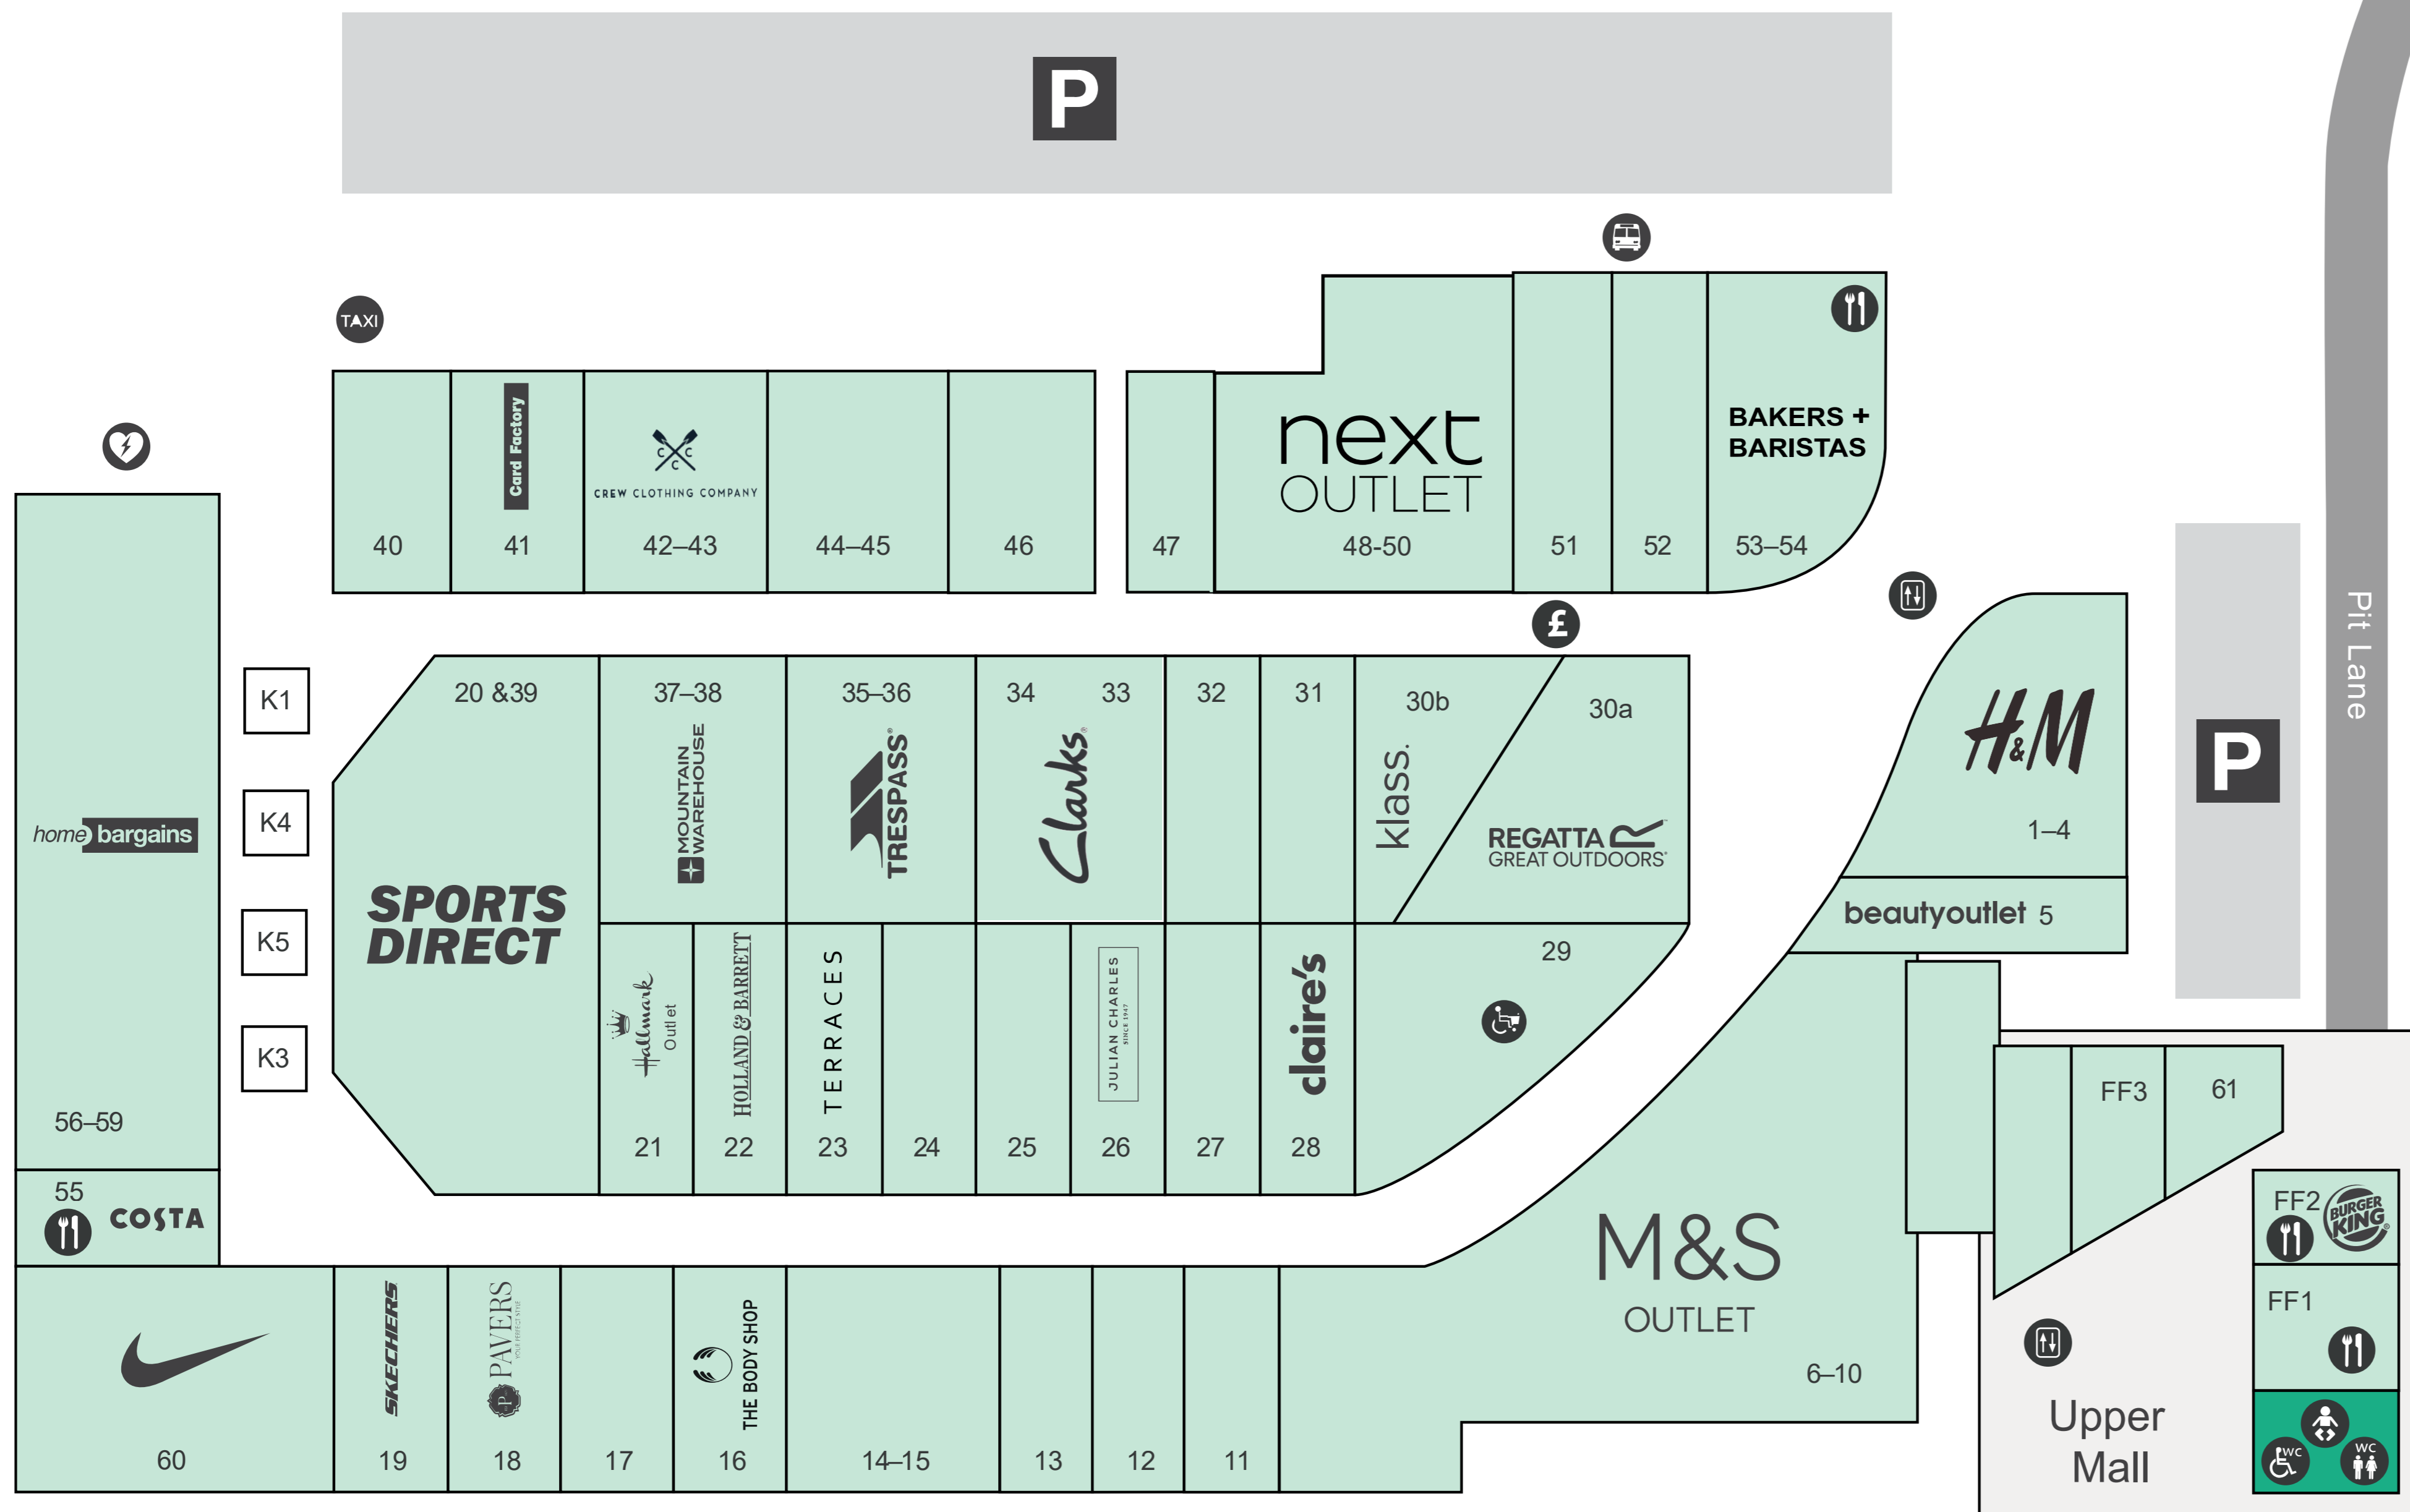

# STORE DIRECTORY

## FASHION

- 29 Bonmarche
- 42 - 43 Crew Clothing
- 14 - 15 Edinburgh Woollen Mill
- 1 - 4 H&M
- 17 House of Cavani
- 32 New store coming soon
- 30b Klass
- 6 - 10 M&S Outlet
- 24 Ministry
- 48 - 50 Next Outlet
- 51 Roman
- 31 Suit Direct
- 23 Terraces Outlet

## SPORTS & OUTDOOR

- 37 - 38 Mountain Warehouse
- 60 Nike Clearance
- 30a Regatta Great Outdoors
- 13 Saltrack
- 20 - 39 Sports Direct
- 35 - 36 Trespass

## FOOTWEAR

- 33 - 34 Clarks Outlet
- 18 Pavers Shoes
- 19 Skechers